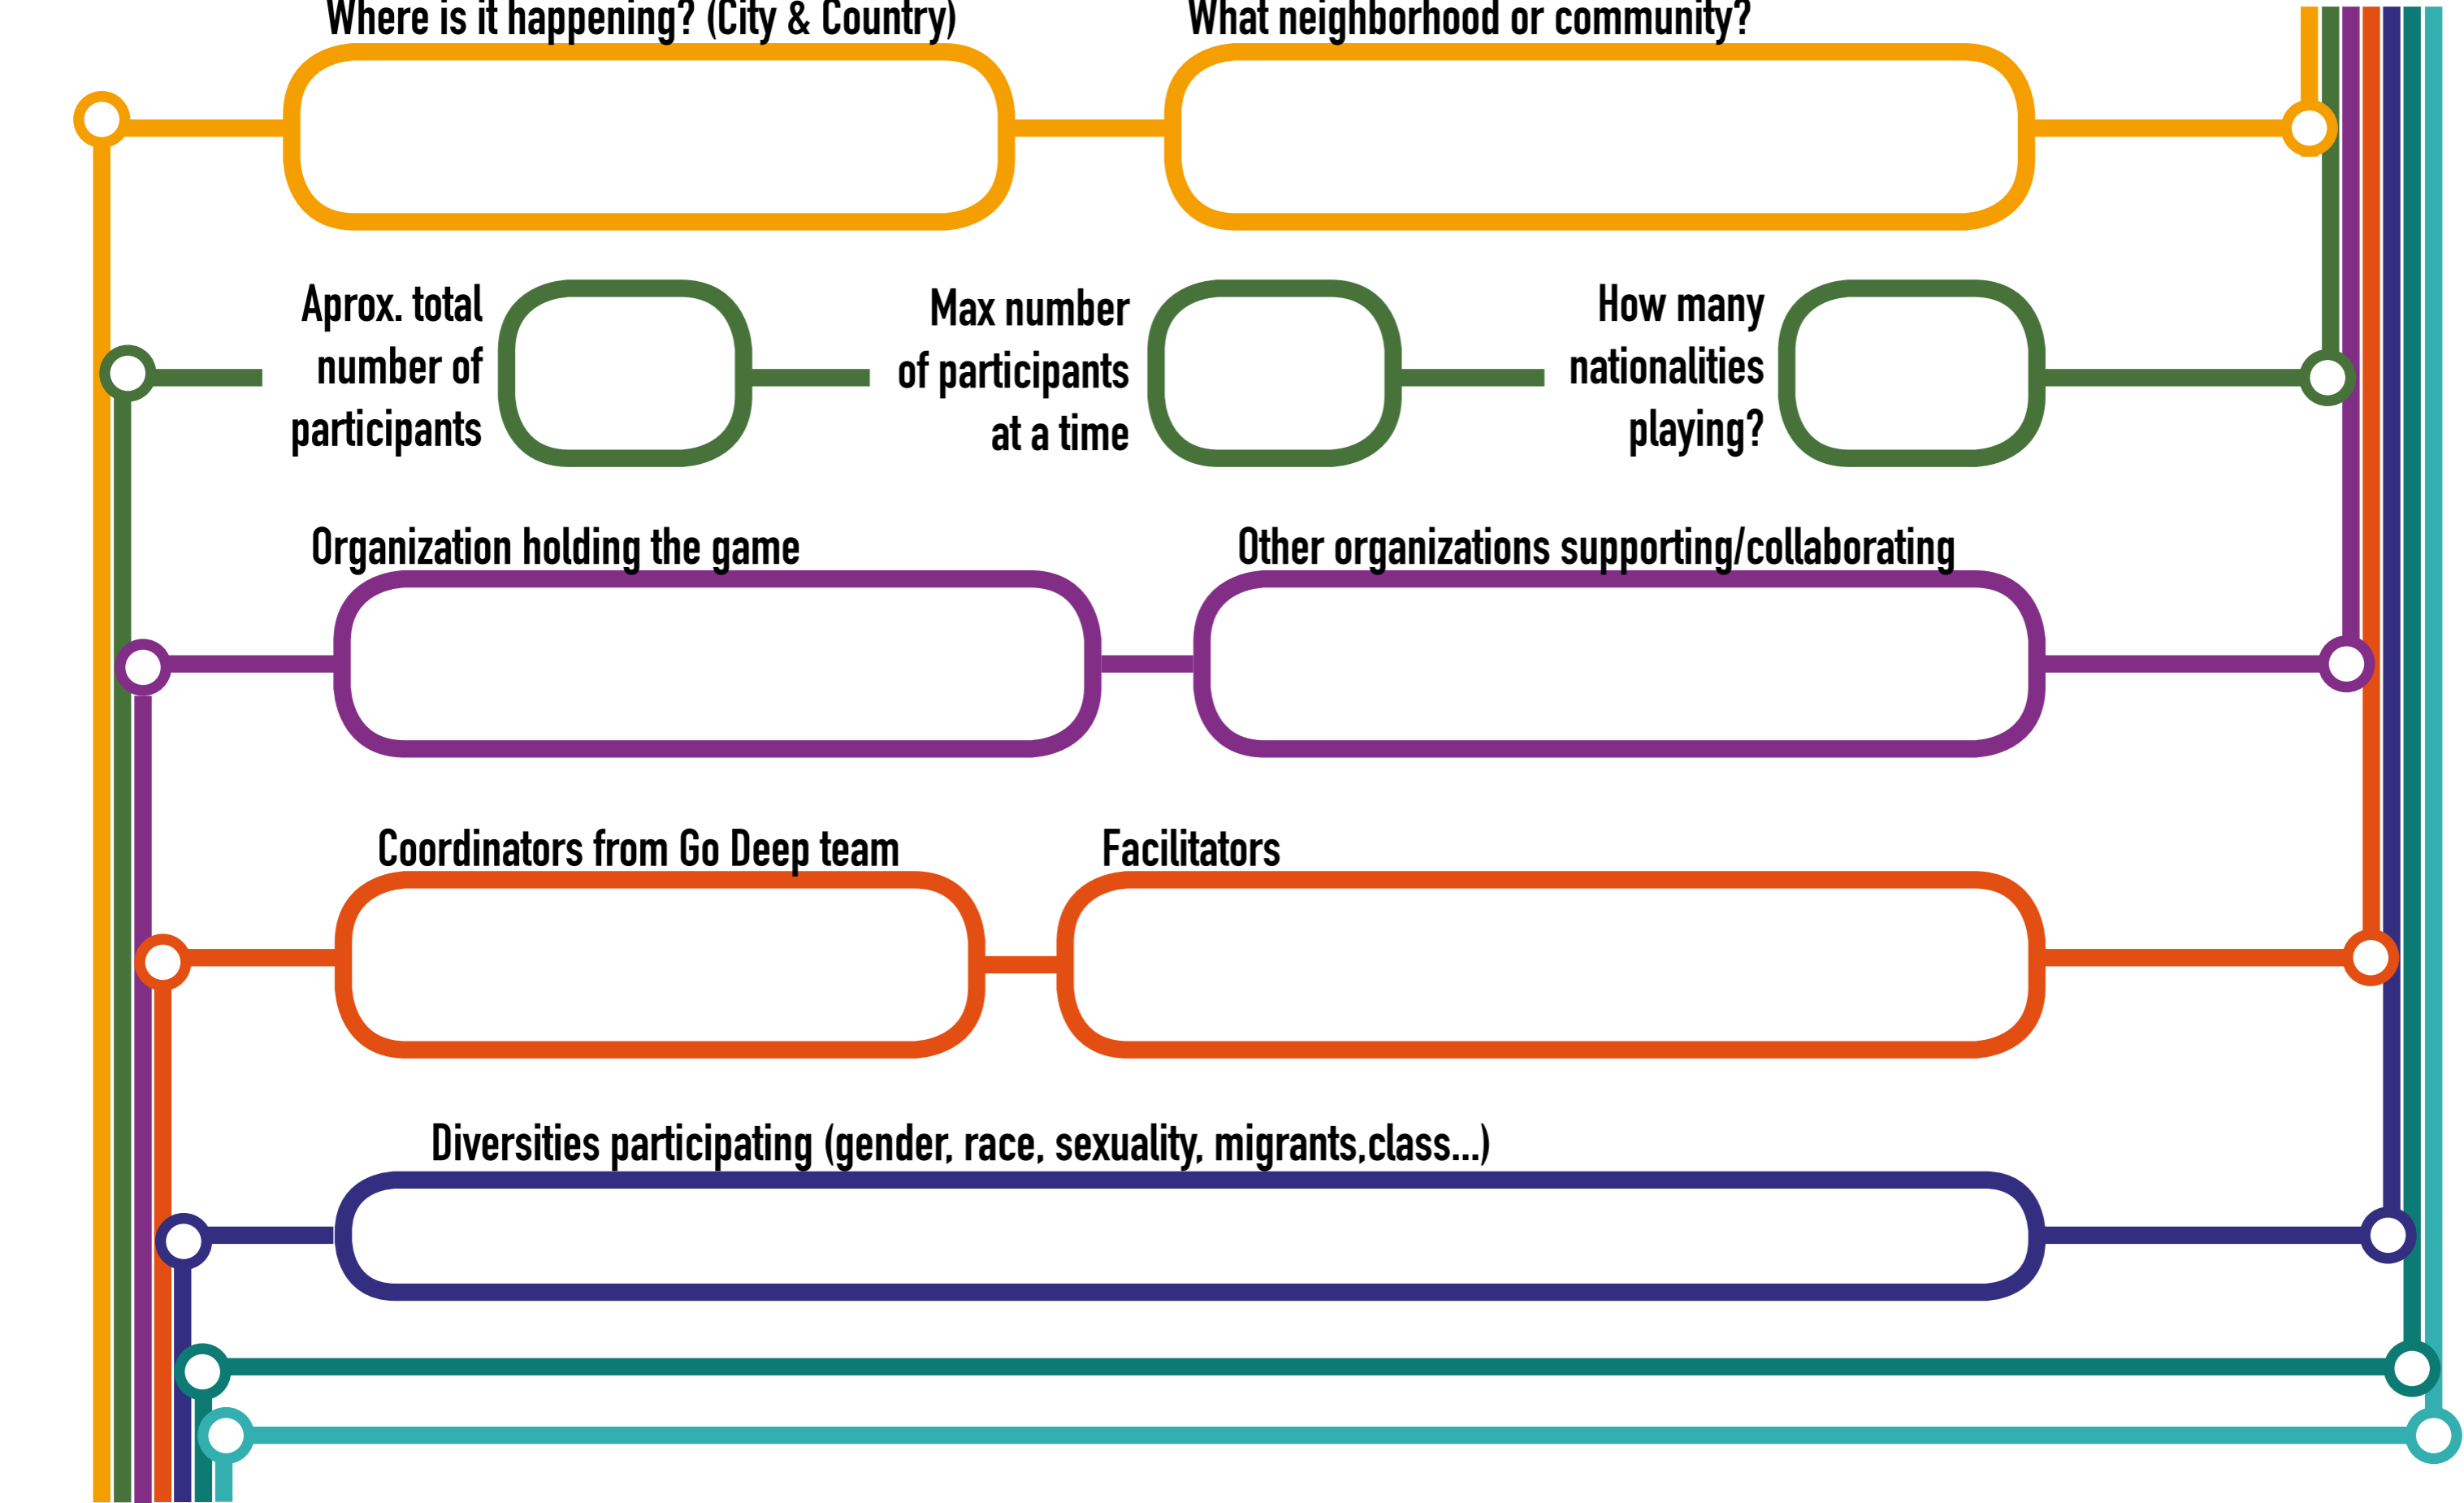

SIA Tool

This Go Deep Social Impact Assessment Tool helps to measure the transformational impact of Go Deep game played in a community. Please fill up the fields when playing a game.

Where is it happening? (City & Country)

What neighborhood or community?

Aprox. total number of participants

Max number of participants at a time

How many nationalities playing?

Organization holding the game

Other organizations supporting/collaborating

Coordinators from Go Deep team

Facilitators

Diversities participating (gender, race, sexuality, migrants, class...)

Individual envisioned transformations

Group envisioned transformation

GETTING READY

Stories from participants

ARRIVAL

Highlighted transformations

Thanks!

**GO
DEEP**